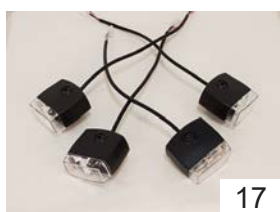

MC 1144 Adult

EI-dele MC 1144 Electric parts MC 1144

8