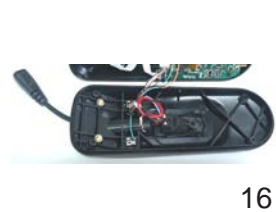

MC 1144 Adult

EI-dele MC 1144 Electric parts MC 1144

8